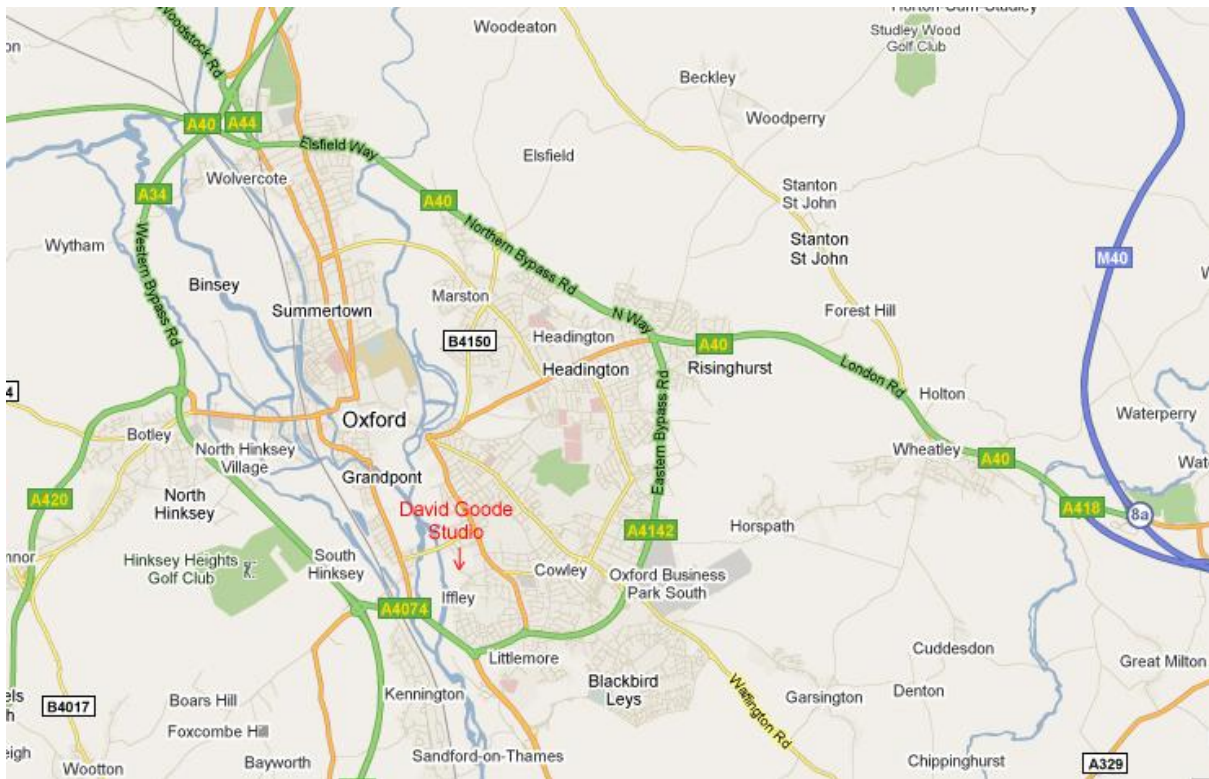

DIRECTIONS TO THE STUDIO

If you use sat-nav with OX4 4ED it will take you to a dead end. Use OX4 4EB (Church Way) then turn right into Meadow Lane.

Directions from M40 London

Exit M40 at Junction 8 signposted A40 Oxford

Follow A40 to roundabout and turn left towards Cowley

Pass BMW factory on left

Over flyover

At roundabout turn right towards Rose Hill and Iffley

Past a parade of shops on your left

Down a hill to traffic lights

Take the first left after the lights into Iffley Turn

Straight on at mini roundabout into Church way

First right into Meadow Lane

We are the 4th on the left, number 400